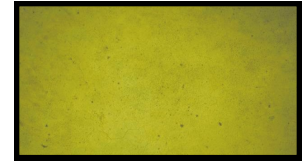

THE CONCRETE KINGDOM'S

Flash Dye

Light Gray*

Medium Gray*

Dark Gray*

Lime*

Sun Buff*

Buff*

Taupe*

Teal*

Raw Sienna

Black

Chestnut

Chocolate Brown

Glacier

Forest Green

Burnt Sienna

Egg Plant

Dixie Red

Sand

Turquoise

Saddle Brown

Terra Cotta

Gold

Midnight Black

Slate Blue

Green

Mahogany

Caramel

Walnut

* Only Available in Exterior Colour Dye. Not available in Interior Colour Dye Polishing/Powder Formula.

The color samples above are representations only of actual laboratory applications on standard gray concrete applied exactly to specifications. Due to variations in concrete composition, age, surface conditions, surface preparation, and application techniques, exact color may vary. Test prior to use.