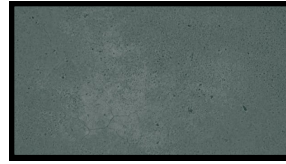

THE CONCRETE KINGDOM'S

Flash Dye

Light Gray*

Medium Gray*

Dark Gray*

Lime*

Sun Buff*

Buff*

Taupe*

Teal*

Raw Sienna

Black

Chestnut

Chocolate Brown

Glacier

Forest Green

Midnight Black

Slate Blue

Green

Mahogany

Caramel

Walnut

* Only Available in Exterior Colour Dye. Not available in Interior Colour Dye Polishing/Powder Formula.

The color samples above are representations only of actual laboratory applications on standard gray concrete applied exactly to specifications. Due to variations in concrete composition, age, surface conditions, surface preparation, and application techniques, exact color may vary. Test prior to use.